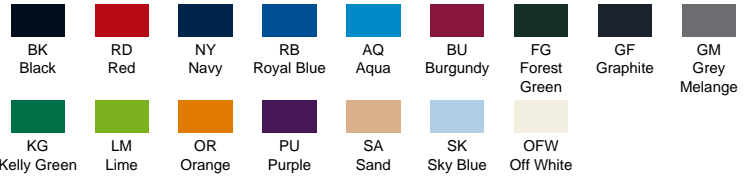

POLAR FLEECE MAN

FLRA300

COLOURS

NEW COLORS

CHARACTERISTICS

100% polyester. Gramage: 300 gsm.

Polar fleece. Full zip and side pockets. Micro polar fleece with antipill finishing. Drawstring with stoppers.

SIZE