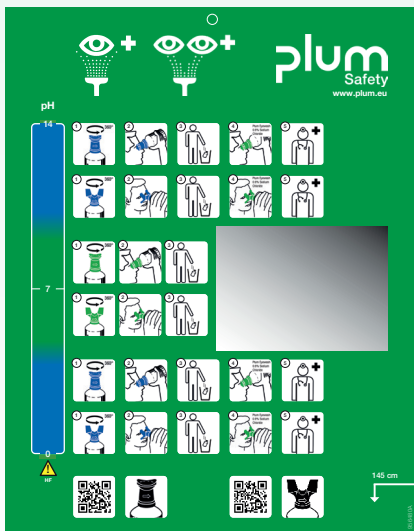

SAFETY AT WORK

Plum iBox

– designed for your safety

Delivered with wall bracket and wall mounting set

Quick and efficient overview of eyewash bottles and expiry dates

Release from wall bracket and quickly bring to injured person

Quickly accessible eyewash solutions

Delivered with an eyewash plan

Strong and durable material (EPP)

Spacious design lets you grab bottles fast and easily

Easily opens - mounted on the wall or standing on the floor

Dust-proof and portable eyewash box

Plum iBox is balancing key features in a modern design and is built in a strong and durable material. See-through window lets you keep track of expiry dates immediately. Release Plum iBox from the wall and quickly bring the eyewash to the injured person.

PRODUCT FACTS & BENEFITS

- Clearly visible eyewash bottles
- Quick and efficient overview of expiry dates and product condition
- Dust-proof box - IP55
- Grab from the wall bracket and quickly bring to injured person
- Spacious design lets you grab bottles fast and easy
- Easily opens - mounted on the wall or standing on the floor
- Strong and durable material (EPP)
- Delivered with wall bracket, eyewash plan and wall mounting set