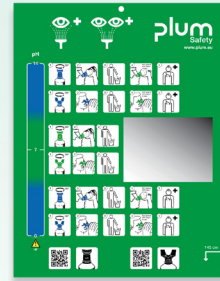

SAFETY AT WORK

Plum iBox

– designed for your safety

Delivered with wall bracket and wall mounting set

Quick and efficient overview of eyewash bottles and expiry dates

Release from wall bracket and quickly bring to injured person

Quickly accessible eyewash solutions

Delivered with an eyewash plan

Strong and durable material (EPP)

Spacious design lets you grab bottles fast and easily

Easily opens - mounted on the wall or standing on the floor

Dust-proof and portable eyewash box

Plum iBox is balancing key features in a modern design and is built in a strong and durable material. See-through window lets you keep track of expiry dates immediately. Release Plum iBox from the wall and quickly bring the eyewash to the injured person.

PRODUCT FACTS & BENEFITS

- Clearly visible eyewash bottles
- Quick and efficient overview of expiry dates and product condition
- Dust-proof box - IP55
- Grab from the wall bracket and quickly bring to injured person
- Spacious design lets you grab bottles fast and easy
- Easily opens - mounted on the wall or standing on the floor
- Strong and durable material (EPP)
- Delivered with wall bracket, eyewash plan and wall mounting set